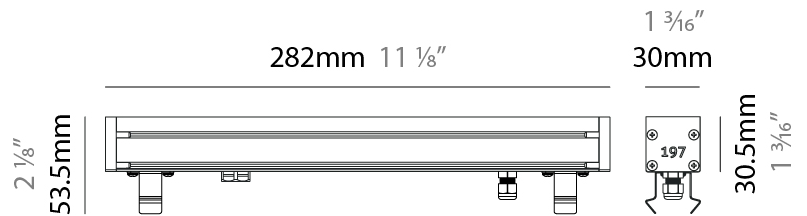

E1210049- -

base number   Color   Lens
Temperature   Options

1. To build a product code in our configurator select the specify button on the base model # product page
2. To build a manual product code on this datasheet choose from the options listed below in blue font and add the suffix to the base model #

GENERAL

Series: Slash 30
Brand: Unonovesette
Division: Exterior
Mounting Type: Recessed
Mounting Location: In-Ground
Subcategory: Wallwash

PHYSICAL

Shape: Rectangle
Length (mm): 282
Length (in): 11 ¹/₈"
Width (mm): 30
Width (in): 1 ³/₁₆"
Height (mm): 53.5
Height (in): 2 ¹/₈"
Light Distribution: Adjustable / Direct
Weight (kg): 0.46
Weight (lbs): 1.014
Diffuser: Extra clear tempered 6mm
Fixture Finish: ANA
Fixture Material: Extruded Aluminum
Cable Details: IP68 30cm Cable with Easy Lock system

ELECTRICAL

Lamp Type: LED
Input Wattage (W): 16
Total Output Wattage (W): 12.5
Dimming: 0-10V Dimming
Driver Included: No
Driver Location: Remote
Driver Type: Constant Voltage - Universal
Driver Class: Class 2
Housing: ENCP9
Input Voltage (V): 120 - 277
Output Voltage (V): 24
Upon Request: Phase Dimming (120Vac only)

LED

Color Temperature (°K): 2200 / 2700 / 3000 / 4000
Max. Delivered Lumen (lm): 1140 (3000K)
CRI: >90 CRI
Lamp Life (hrs): 100000

OPTICAL

Optic°: 12 / 21 / 31 / 46 / 13x36
Adjustability: Tilt ±20°

RATINGS AND CERTIFICATIONS

Certified By: Certified for North American Standards
IP rating: IP67
IK Rating: IK06