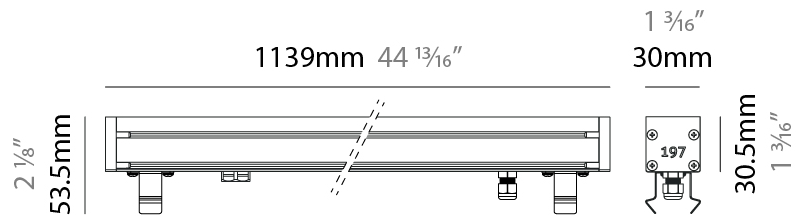

SLASH 30 RECESSED

E12I0054- -

base number   Color   Lens
Temperature   Options

1. To build a product code in our configurator select the specify button on the base model # product page
2. To build a manual product code on this datasheet choose from the options listed below in blue font and add the suffix to the base model #

GENERAL

Series: Slash 30
Brand: Unonovesette
Division: Exterior
Mounting Type: Recessed
Mounting Location: In-Ground
Subcategory: Wallwash

PHYSICAL

Shape: Rectangle
Length (mm): 1139
Length (in): 44 ¹³/₁₆
Width (mm): 30
Width (in): 1 ³/₁₆
Height (mm): 53.5
Height (in): 2 ¹/₈
Light Distribution: Adjustable / Direct
Diffuser: Extra clear tempered 6mm
Fixture Finish: ANA
Fixture Material: Extruded Aluminum
Cable Details: IP68 30cm Cable with Easy Lock system

ELECTRICAL

Lamp Type: LED
Input Wattage (W): 30.5
Total Output Wattage (W): 23.88
Dimming: Non-Dimmable
Driver Included: No
Driver Location: Remote
Driver Type: Constant Voltage - Universal
Driver Class: Class 2
Input Voltage (V): 120 - 277
Output Voltage (V): 24
Upon Request: Phase Dimming (120Vac only) / 0-10V Dimming

LED

Color Temperature (°K): 2200 / 2700 / 3000 / 4000
Max. Delivered Lumen (lm): 2520 (3000K)
CRI: >90 CRI
Lamp Life (hrs): 100000

OPTICAL

Optic°: 12 / 21 / 31 / 46 / 13x36
Adjustability: Tilt ±20°

RATINGS AND CERTIFICATIONS

Certified By: Certified for North American Standards
IP rating: IP67
IK Rating: IK06